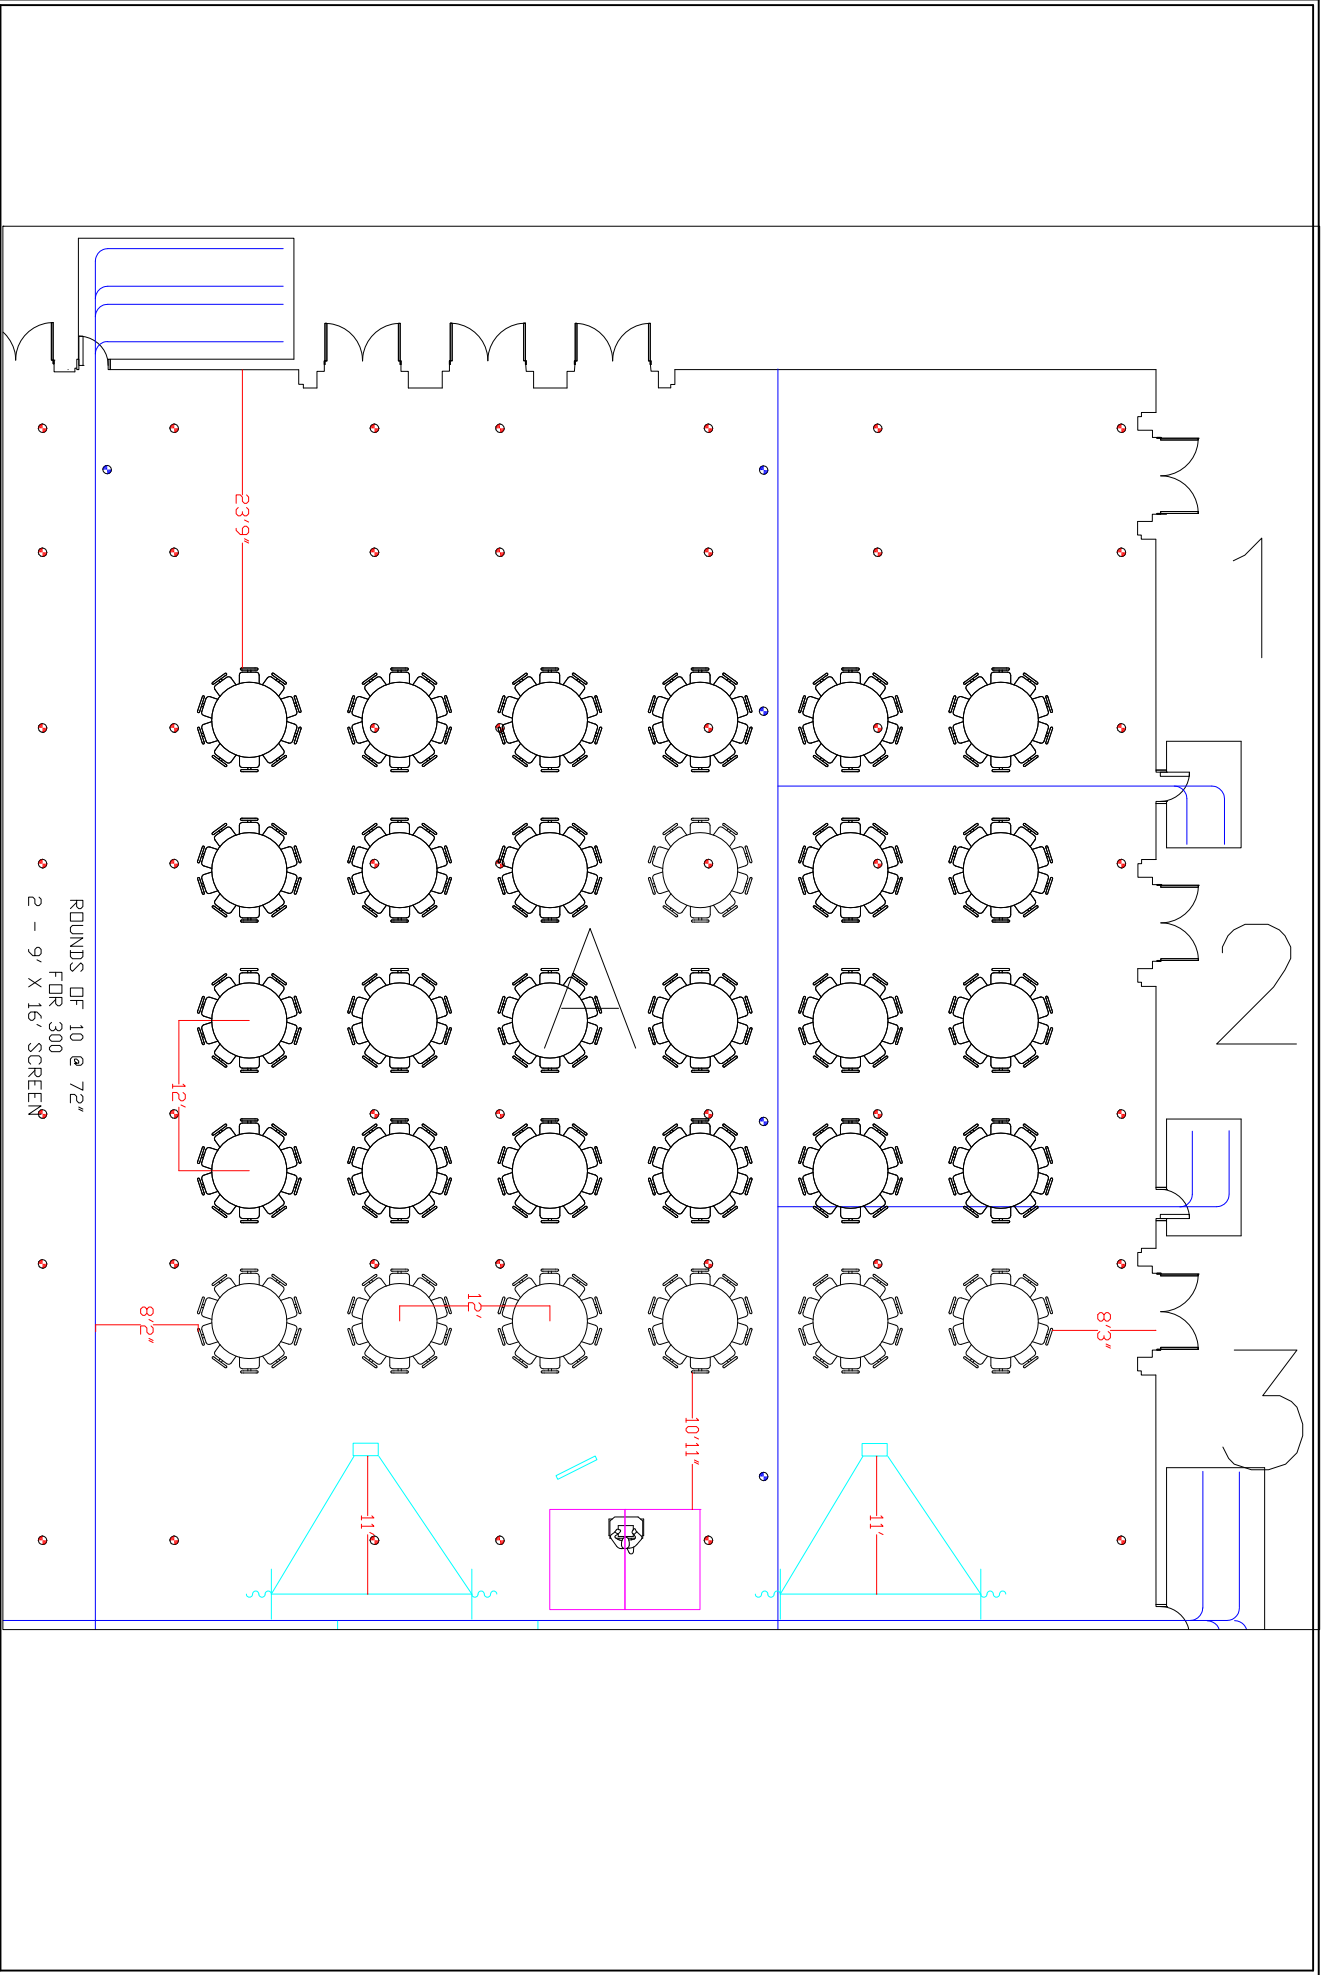

CLIENT: AGILE
 EVENT: WOMAN AND AGILE
 LOCATION: GAYLORD NATIONAL HARBOR
 ROOM: MARYLAND A + 123

DATE: 4 AUG 2019
 APPROVED BY:
 REVISION #:
 DRAWN BY: SRK

Job #:
 DRAWING DATE: 12 APR 2019
 REVISION DATE:
 SCALE: