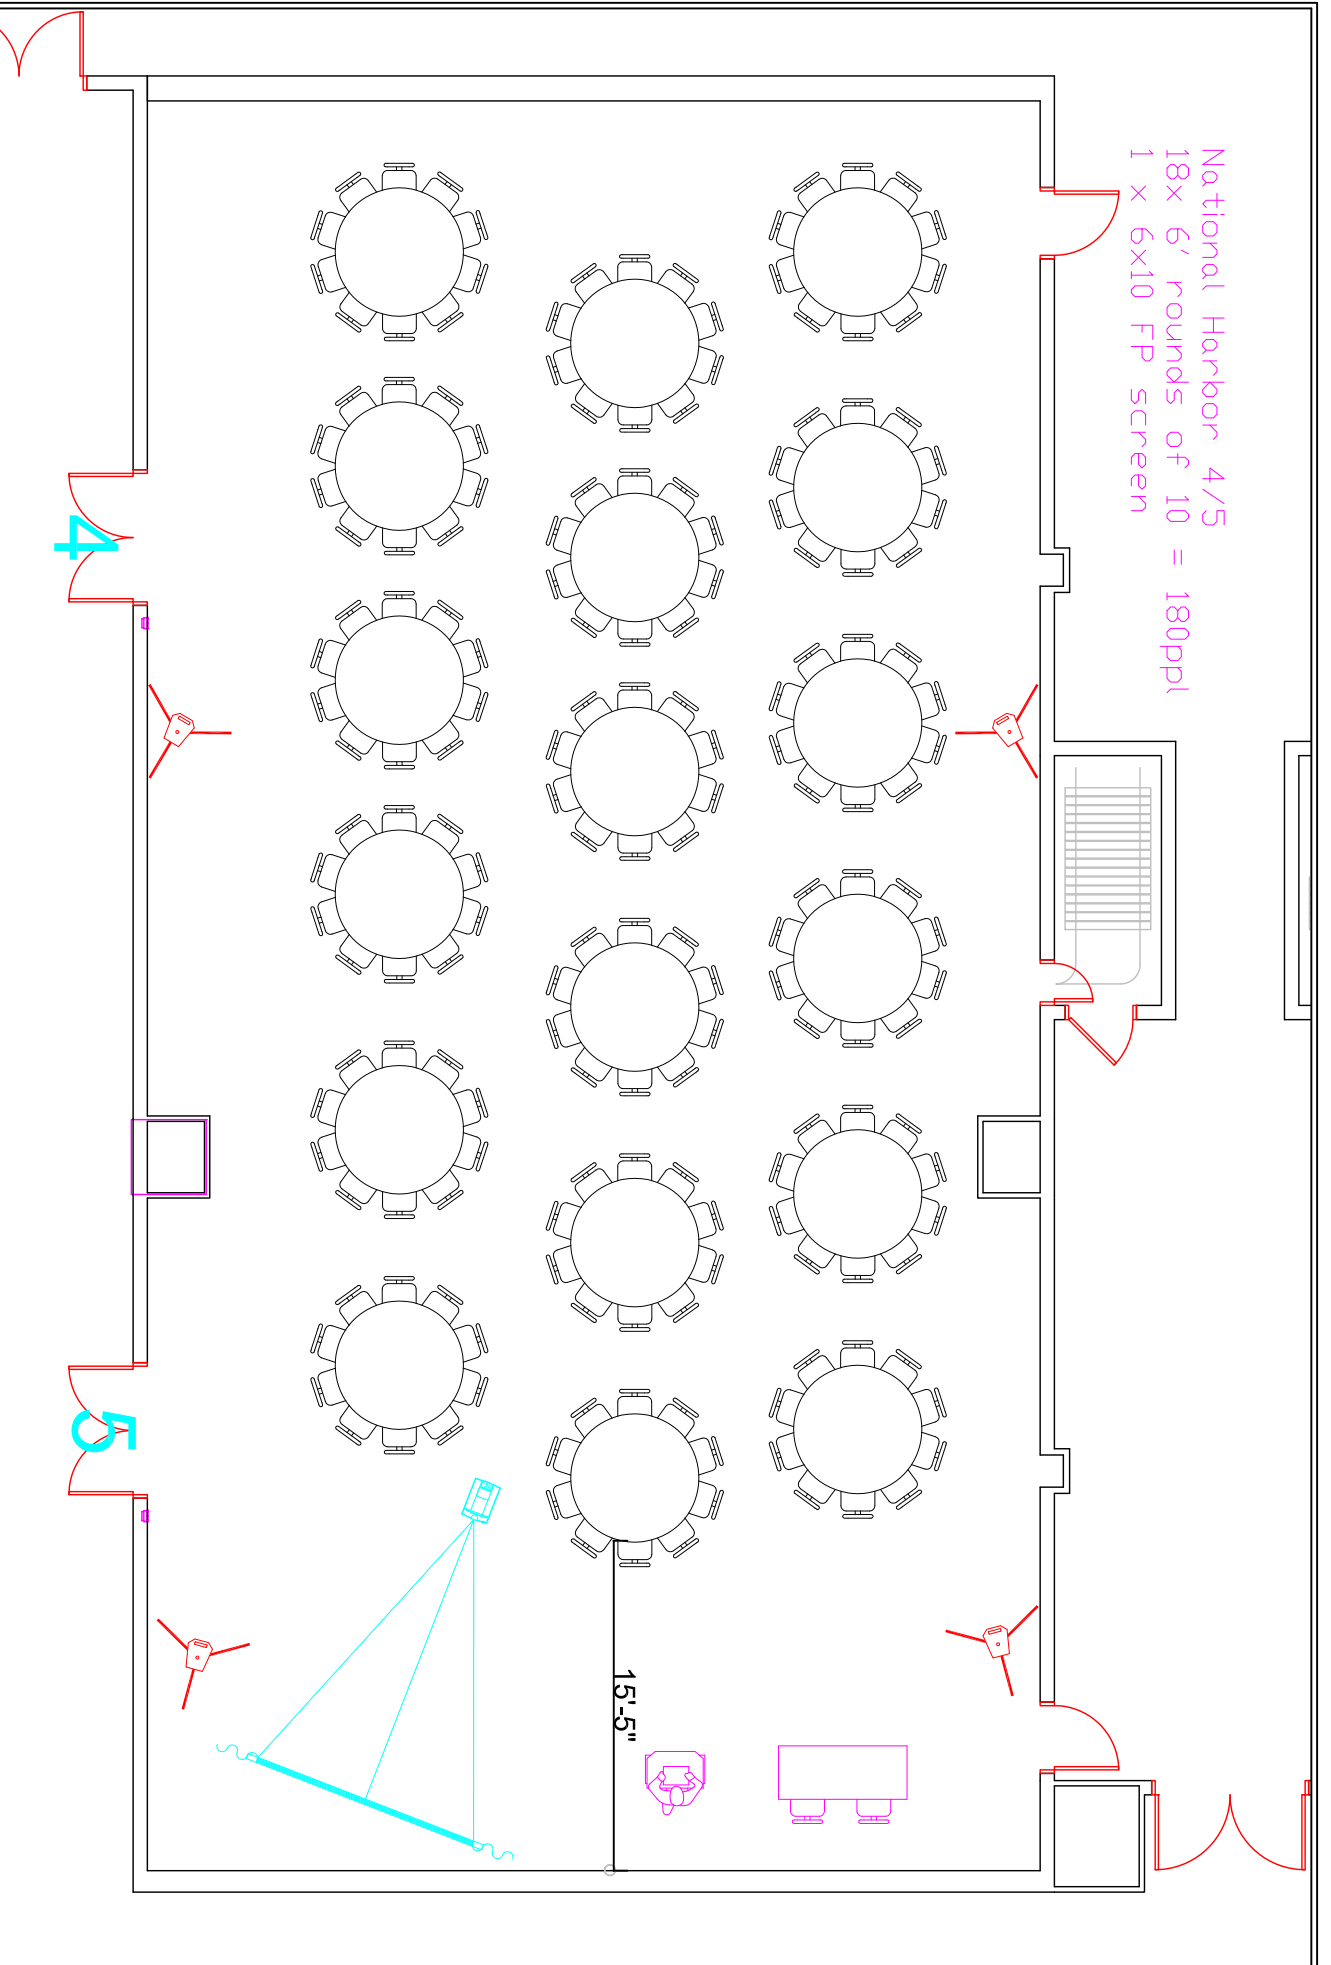

National Harbor 4/5
 18 x 6' rounds of 10 = 180 ppl
 1 x 6x10 FP screen

CLIENT: ELASTIC
 EVENT: AGILE 2019
 LOCATION: GAYLORD NATIONAL
 ROOM: National 4-5

DATE: AUG 3-9, 2019

APPROVED BY:

REVISION #: 1

DRAWN BY: DB

Job #: 90186

DRAWING DATE: MAR 24, 2019

REVISION DATE: April 5 2019

SCALE: NO SCALE

This drawing & design remains the exclusive property of CCK Solutions and may not be copied, reproduced, distributed or sold in whole or in part without prior written consent.