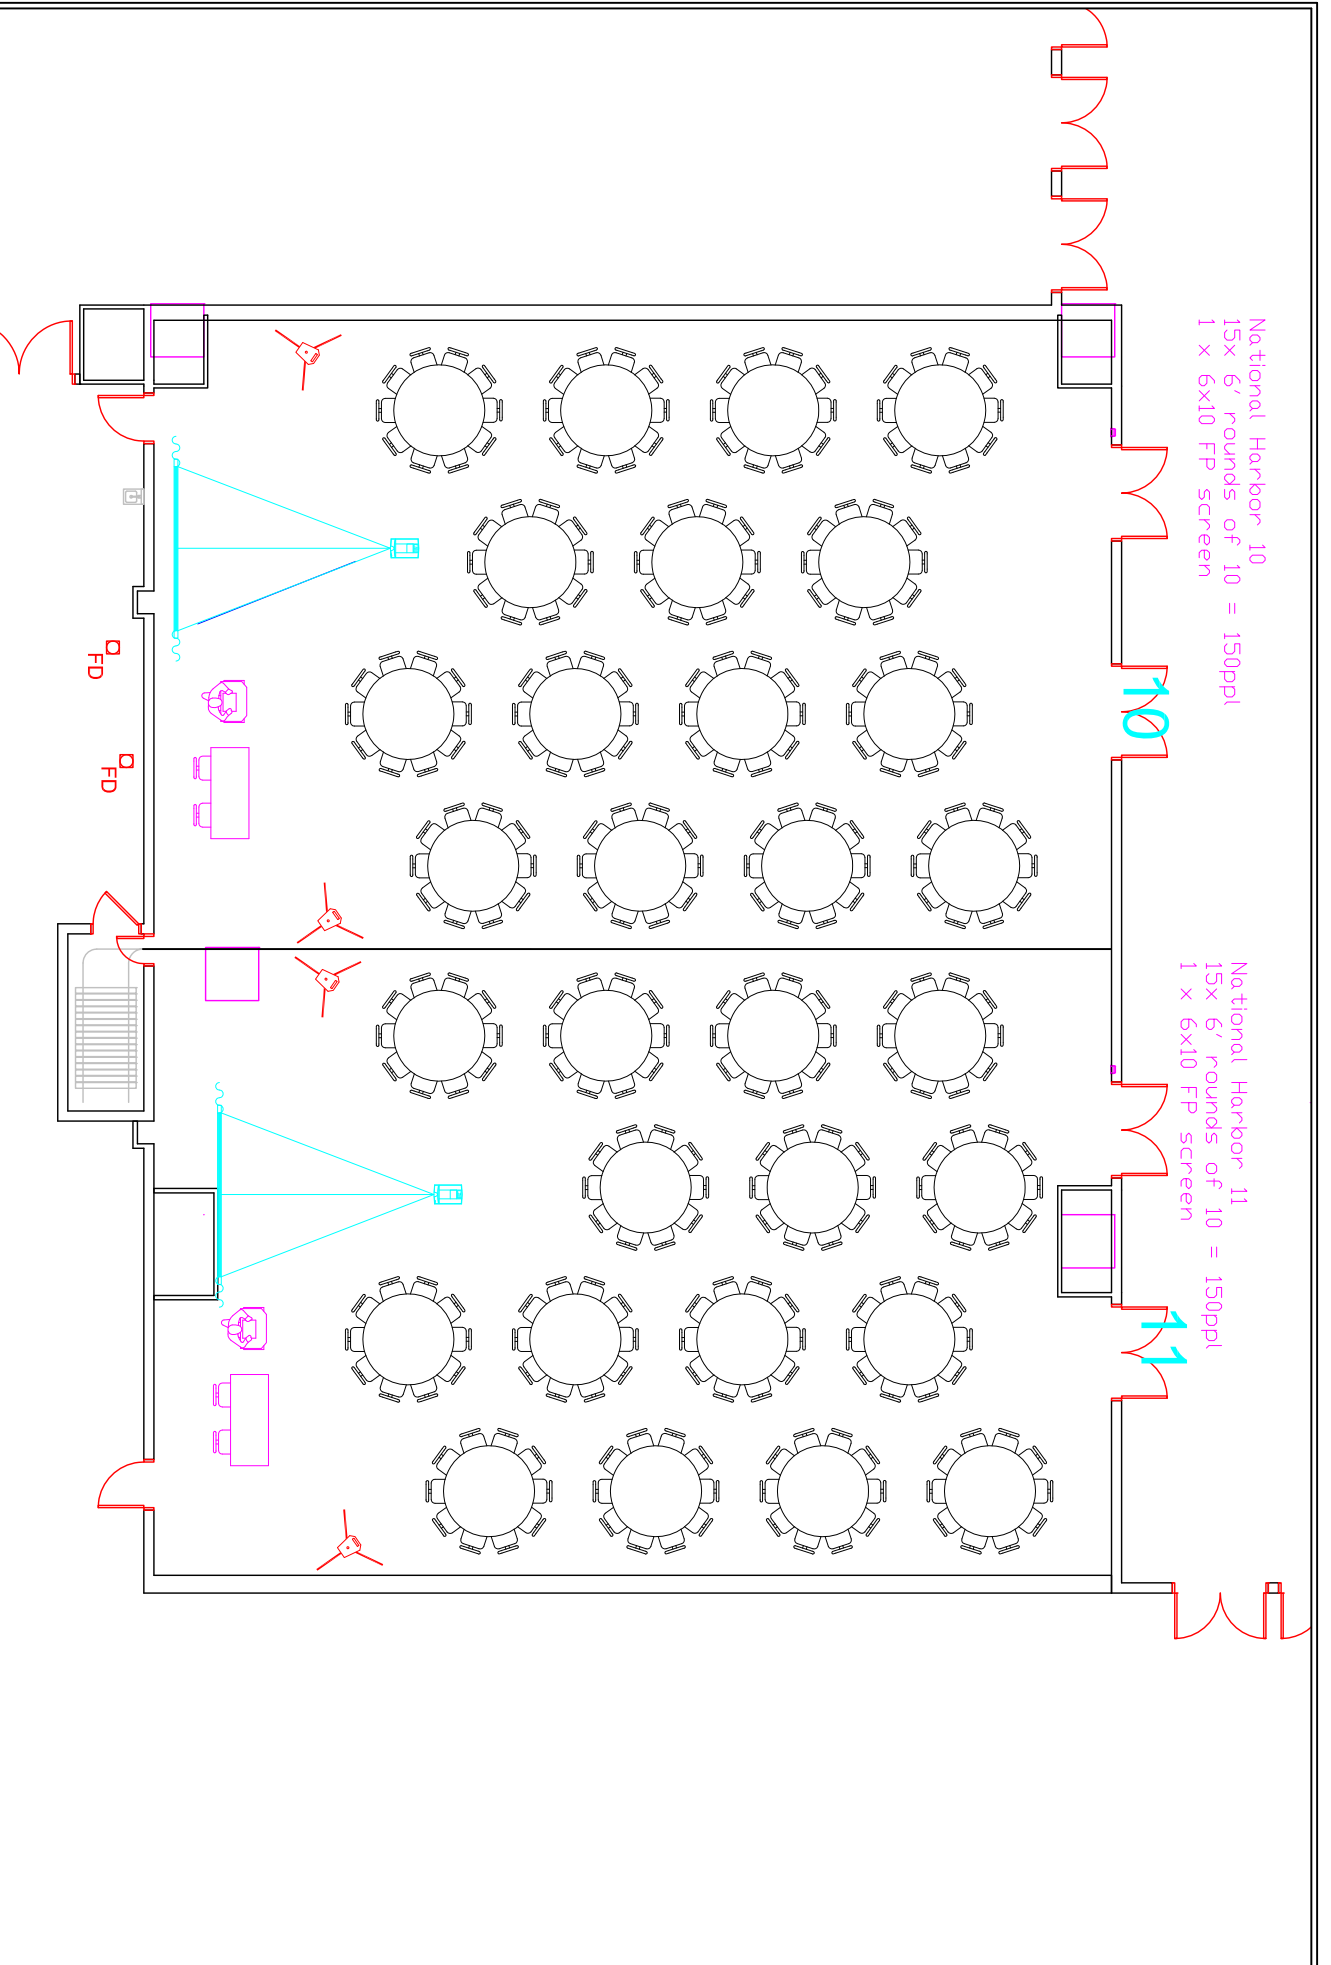

National Harbor 10
 15x 6' rounds of 10 = 150 ppl
 1 x 6x10 FP screen

National Harbor 11
 15x 6' rounds of 10 = 150 ppl
 1 x 6x10 FP screen

CLIENT: ELASTIC	DATE: AUG 3-9, 2019	Job #: 90186	 <p>This drawing & design remains the exclusive property of CCK Solutions and may not be copied, reproduced, distributed or sold in whole or in part without prior written consent.</p>
EVENT: AGILE 2019	APPROVED BY:	DRAWING DATE: MAR 24, 2019	
LOCATION: GAYLORD NATIONAL	REVISION #: 1	REVISION DATE: April 5 2019	
ROOM: National 10 & 11	DRAWN BY: DB	SCALE: NO SCALE	